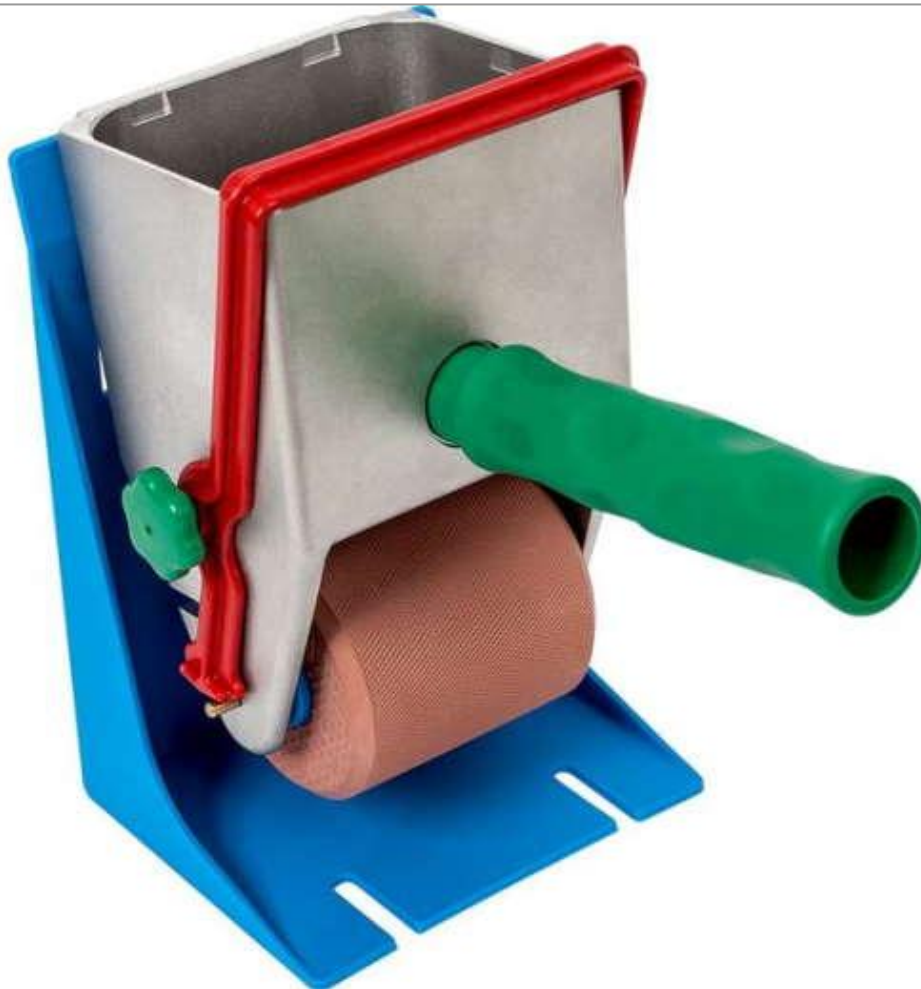

# Gupfo 75mm Glue Applicator-

The PFOHL handheld glue applicators by Gupfo in Germany are the most well known and proven glue and adhesive spreader since their origins in 1925. Particularly suitable for large surfaces which need an even coating in the shortest time possible.

## Advantages:

- Completely even and measurable glue application
- Effortless glue application even on curved surfaces
- Time savings of up to 50%
- Glue savings of up to 30% compared to traditional brush or spreader applicators
- Various interchangeable rollers suitable for use with all adhesive and glue types
- Glues with short setting times can be used
- No need to wipe excess glue off joints or edges.

Provided with 1x Grey Foam Rubber Roller with ribbed non-porous surface suitable for both white glues and kaurit (hardened) glues.

Item Code: GLUE75

**Auckland**  
19 Allens Road, East Tamaki  
Auckland 2013  
Ph (09) 271 7700  
Fax (09) 271 7728

## Glue Tank

The glue container is easily filled and has a 0.5L capacity on the 75 mm model.