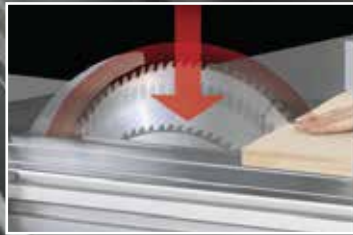

JacksTech 2021

Machines that mean business

SAFETY FIRST!

Prevent accidents on a Panel Saw with the revolutionary Preventive Contact System (PCS)

Live demonstrations:
September 14 – 16, 9am – 5pm

WORLD INNOVATION: PCS®

PCS detects accident hazards before contact with the saw blade.

PCS eliminates the hazardous situation in milliseconds.

PCS is ready to be used again at the push of a button.

Available on FORMAT-4 kappa 550 Panel Saws